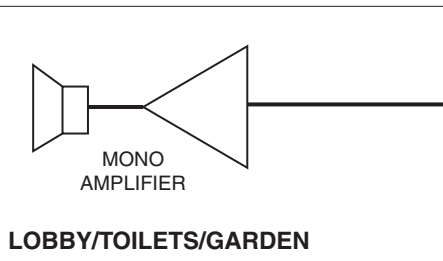

**ZX-135**

JUKE BOX

CD PLAYER

SATELLITE TELEVISION

KARAOKE

FIRE ALARM SYSTEM

PRIORITY INPUT 3

VIA FRONT PANEL INSERT