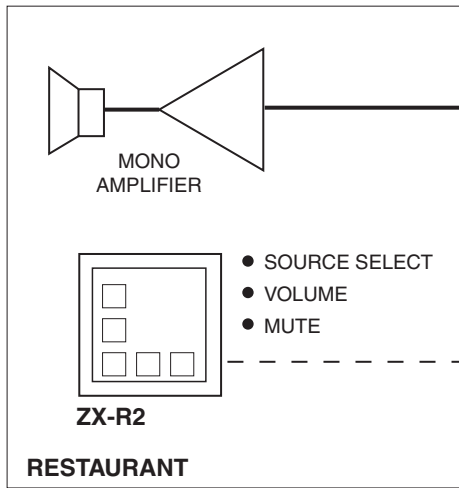

**ZX-135**

JUKE BOX

CD PLAYER

SATELLITE TELEVISION

KARAOKE

FIRE ALARM SYSTEM

PRIORITY INPUT 3

VIA FRONT PANEL INSERT