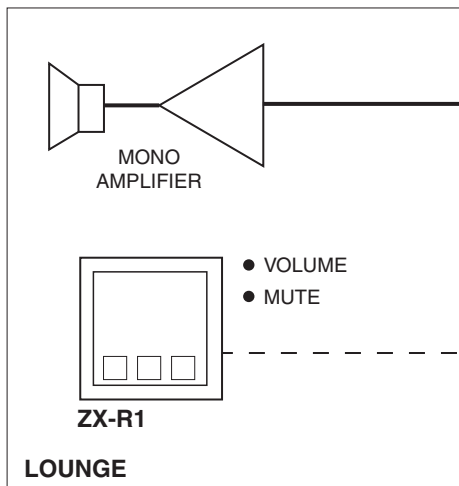

**ZX-135**

JUKE BOX

CD PLAYER

SATELLITE TELEVISION

KARAOKE

FIRE ALARM SYSTEM

PRIORITY INPUT 3

VIA FRONT PANEL INSERT

DIGITAL CONTROL NETWORK

**ZX-HUB**