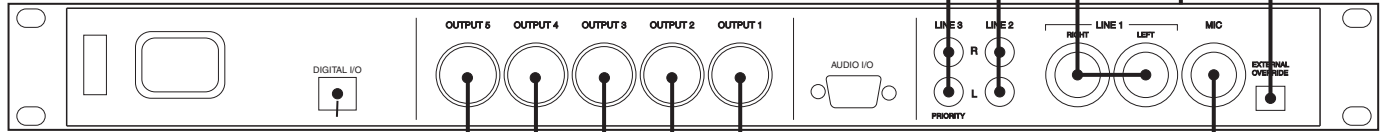

**ZX-135**

JUKE BOX

CD PLAYER

SATELLITE TELEVISION

KARAOKE

FIRE ALARM SYSTEM

PRIORITY INPUT 3

VIA FRONT PANEL INSERT